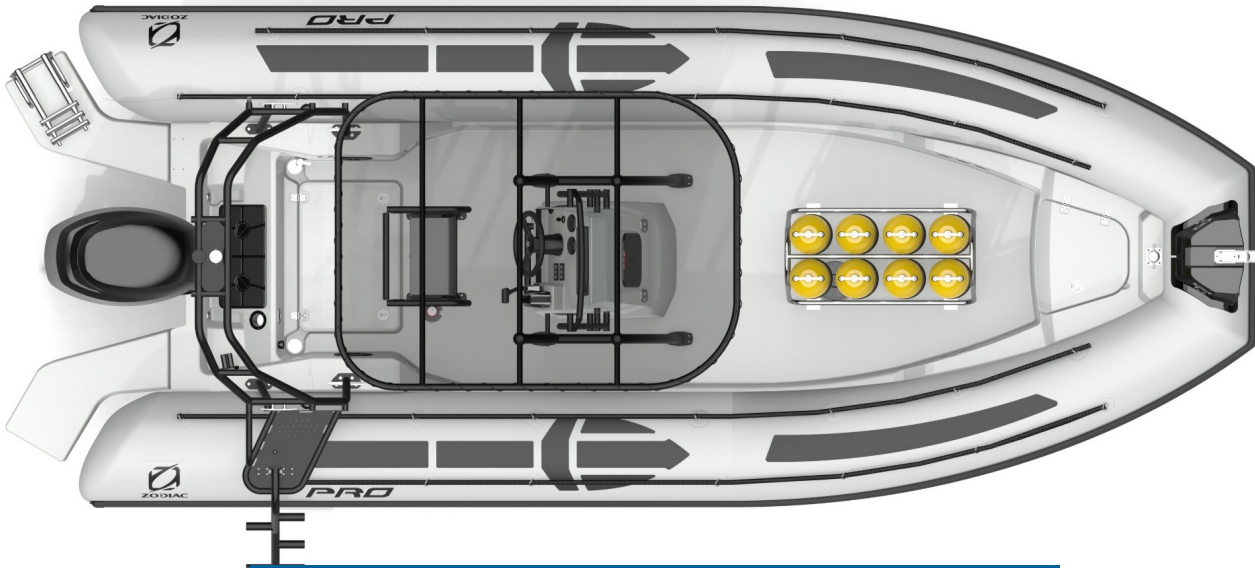

STANDARD EQUIPMENT

HULL & DECK: 2 aft cleats, 2 Fast flow bailers, aft locker (technical room), Fairleads, Lockable mooring compartment, Mooring bitt, Polyester deep V-hull, Self bailing countermoulded deck (when empty), Storage compartment, 1 Bow D ring.

COMFORT: Boarding ladder (standard).

TUBE: Removable tube, 1 Davit with tilting sheave, Internal and external life-line, Large defecting rubbing strake, Semi-recessed Easy Push valves.

OTHER: Inflator with manometer, Repair kit / Owner's manual.

OPTIONS & ACCESSORIES

COMFORT

- Z61768 Diving boarding ladder (Parrot style)
- Z61758 Hydraulic steering HYCO up to 150 HP
- Z61795 Hydraulic steering NAUTECH >150 HP
- Z61162 Non-return steering Kit
- Z61683 Tilting T-top (standard), black aluminum

FISHING & LEISURE

- Z61814 Bow rail / mooring Multifix bitt
- Z61394 Diving rack stainless steel 4 tanks
- Z61395 Diving rack stainless steel 6 tanks
- Z61297 Diving rack stainless steel 8 tanks
- Z61643 Multifix / Bait box
- Z61642 Multifix / Cup holders
- Z61646 Multifix / fishing bow rail
- Z61647 Multifix / Fishing rod holder (105 °)
- Z61641 Multifix / Fishing rod holder (90 °)
- Z61644 Multifix / Flag bearer
- Z61645 Roll bar PRO Multifix
- Z61543 TURBOSWING XL 30/140cv

LIGHTING & ELECTRONICS

- Z61586 12 v / USB double plug
- Z61640 Zodiac Connected Boat

CONSOLES

- Z61731 Console PRO HL dark grey
- Z61727 Console PRO HL light grey
- Z61729 Console PRO HXL dark grey
- Z61733 Console PRO HXL dark grey
- Z61734 Console seat PRO HXLS dark grey
- Z61737 Console top extension for dark grey

- Z61735 Console top extension for HL light grey
- Z61738 Console top extension for HXL dark grey
- Z61736 Console top extension for HXL light grey
- Z61732 Console w/seat PRO HLS dark grey
- Z61728 Console w/seat PRO HLS light grey
- Z61730 Console w/seat PRO HXLS light grey
- Z61639 Foot rest on console (unit)
- Z61637 Top console handrail (L)
- Z61638 Top console handrail (XL)

SEATS

- Z61726 Bench 3 seats
- Z61650 Bolster backrest PRO
- Z61721 Bolster PRO dark grey
- Z61720 Bolster PRO light grey
- Z61778 Bolster tube (double)
- Z61815 Bolster tube (mono)
- Z61675 bow handle for jockey seat
- Z61713 Bow locker cushion
- Z61723 Seat jockey PRO 1 place dark grey
- Z61722 Seat jockey PRO 1 place light grey

HULL & DECK

- Z61897 Aft platforms
- Z61898 Aft platforms dark grey
- Z61743 Chain plates lift Kit (bow)
- Z61296 Rubber grating 10MM (ROLL 4, 3 X 1, 8M)

OTHER

- Z61763 Fenders