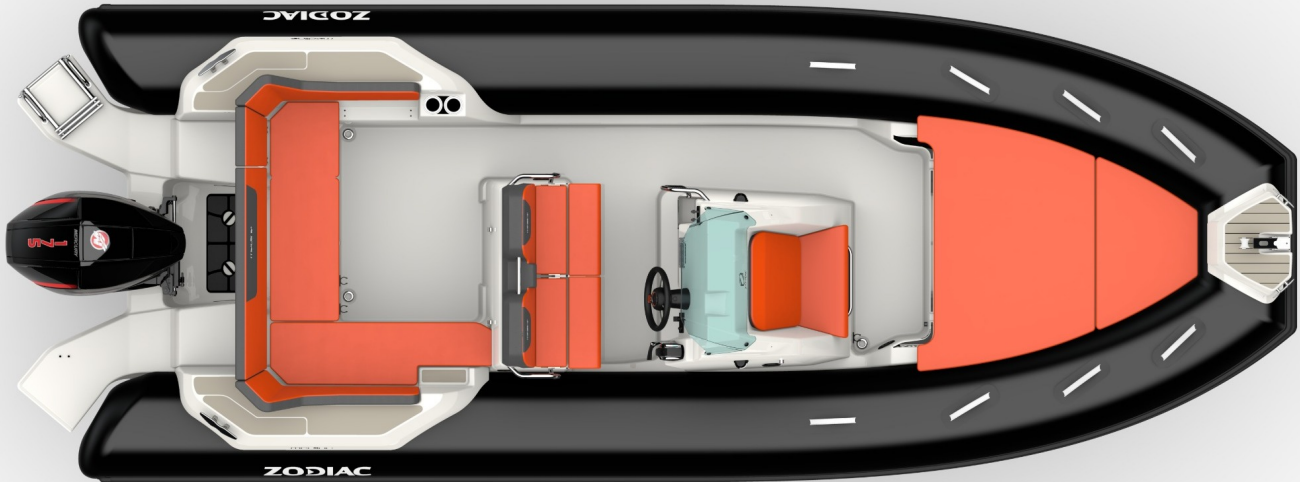

NEW

Only one program : Pleasure ! It has been created for your wishes of escape, the Medline 6.8 is THE perfect boat to share precious moments with your family and friends. Designed to enjoy friendly days at sea, full of emotions. It will delight anyone with its exclusive comfort and its onboard security. Icing on the cake : its iconic hull provides a high stability even on a rough sea.

TECHNICAL FEATURES

OVERALL LENGTH (m-ft)	6.88m-21'8"	SCHAFT	XL
INSIDE LENGTH (m-ft)	6.34m-20'8"	MAXIMUM ALLOWED POWER (HP)	250
OVERALL BEAM (m-ft)	2.54m-8'4"	MAX. ALLOWED ENGINE WEIGHT (Kg-Lbs)	300-661,3
INSIDE BEAM (m-ft)	1.39m-4'7"	HULL LENGTH (m - ft)	6m-19'8"
TUBE DIAMETER (m-ft)	0,57-1'11"	HULL WIDTH (m - ft)	1.8m-5'11"
WEIGHT (Kg-Lbs)	950-2094	HULL HEIGHT (m - ft)	2.04m-6'8"
NUMBER OF PASSENGERS (CAT. C)	14	DEADRISE	24th
MAXIMUM PAYLOAD (CAT. C) (Kg-Lbs)	1910-4211	TANK (L - Gal)	200-52,8
NUMBER OF WATERTIGHT COMPARTMENTS	5		

STANDARD EQUIPMENT

HULL & DECK: 4 cleats, 5 lockers, Bow locker, Integrated fuel tank 200L, Modern consol with front integrated seat, Platforms x2, Self bailing cockpit, Ski and wakeboard locker, Tilting bolster, Windshield, Wings.

COMFORT: 2 USB plugs, Aft platforms (easy access), Boarding ladder with handle, Bow Sunbathing Medline 6.8 (1.37m width, 1.41m length).

Cup Holders, Hydraulic steering, Rear U-lounge (2 benches - folders), Smartphone storage.